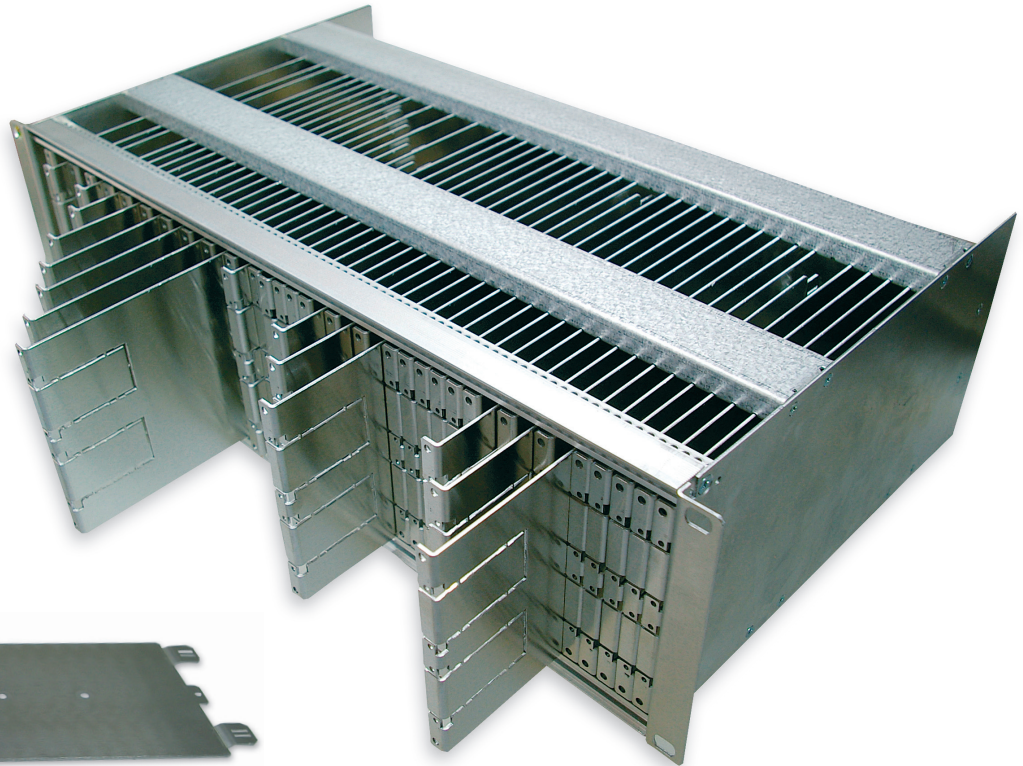

For a complete overview of Network Systems visit our website at www.foc-fo.com.

Network Systems ▶ Splice & Patch Modules ▶ **HDR/192 - BGT 19"/3HU**

The HDR/192 with linecard modules is used whenever a high number of fibres needs to be arranged in a tight space in a compact, but installation- and service-friendly way. It is the optimum solution for FTTx, metro networks and LAN.

Features

- 19", 3HU subrack for accommodating up to 192 fibres and 48 linecard modules
- Linecard module for 4 x LSH (Class A) or 4 x SC
- Each linecard module contains a splice cassette for storing fibre excess lengths or accommodating up to 12 splice connections
- Fibres can be led to the line card module via multifibre loose buffers or tubes which are safely fixed to the module using cable clamps
- In the rear area a special fibre management prevents the fibres from being kinked and ensures that the modules can be pulled out to the front

- For easy installation the line card modules are removed from the rear and pulled out to the front for cleaning and servicing
- Locking mechanisms hold the modules in place and accommodate the labels
- Suited for accommodating optical couplers and wavelength multiplexers